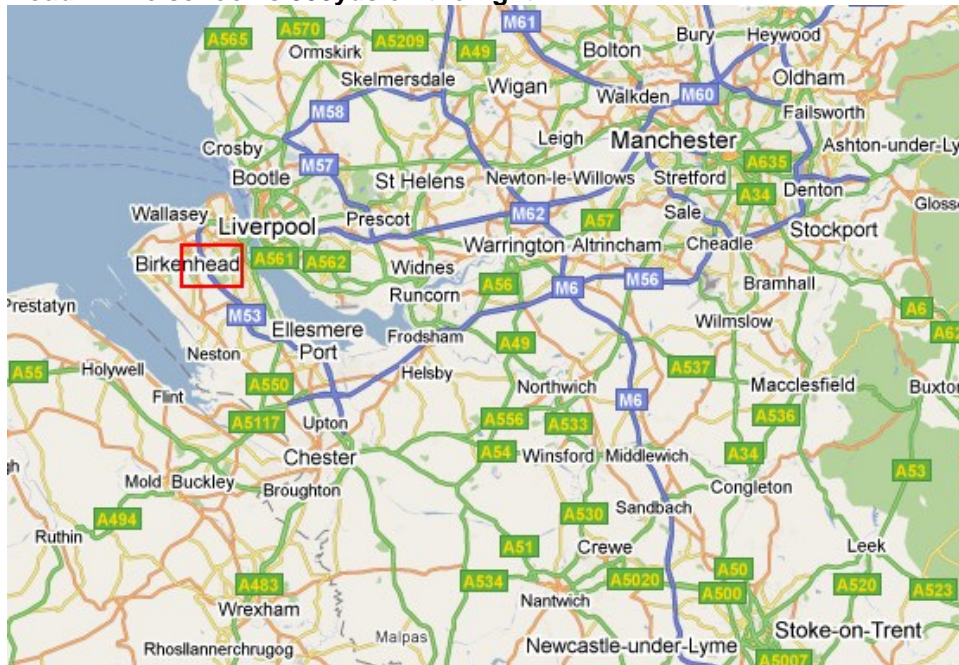

At Jnct 3, signposted for Woodchurch and Birkenhead, take 3rd exit A552 (Woodchurch Road)
Pass Sainsbury's on your left.

At traffic lights by Halfway House turn left into Storeton Rd (B5151) and immediately right into Fairview Road. The school is 300yds on the right.

From the M62.

At the end of the motorway follow the main road ahead (Edge Lane - A5047 - dual carriageway - about 2 miles).

The first of the 3 inset maps starts as the dual carriageway ends.

Follow signs for Birkenhead Tunnel (Queensway).

On the Birkenhead side of the tunnel bear right after the toll booths onto the flyover. This bring you down onto Borough Road.

Stay on this road through two major sets of traffic lights.

After half a mile bear right at the traffic lights into Singleton Avenue.

Go through the lights at the top of Singleton Avenue.

Three hundred yards further on, turn right at the junction into Storeton Road and immediately right again into Fairview Road.

The school is 300yds on the right.