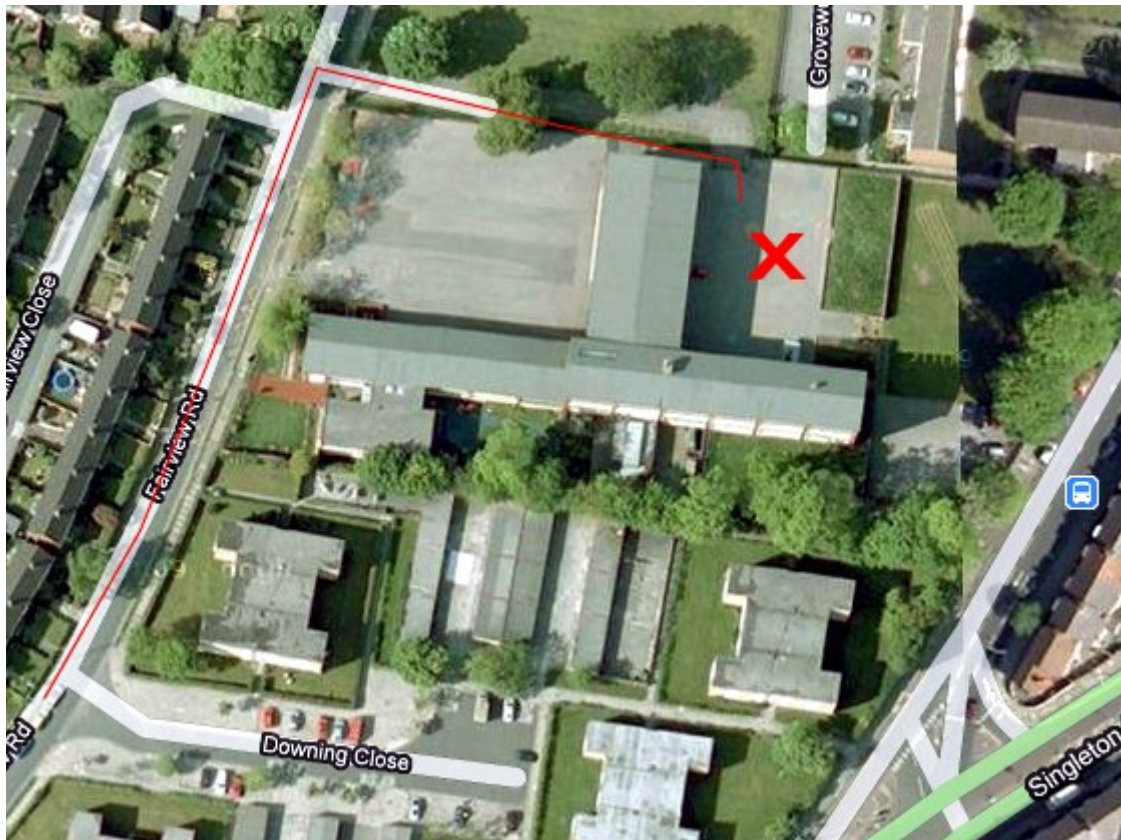

Venue for the Minibands, Quartet Piping & Solo Drumming
10th April 2009
St. Joseph's Catholic Primary School
Woodchurch Road, Prenton CH43 5UT

Route from the M56.

At Jnct 15 follow the 2nd sign for the M53, signposted for Birkenhead.

At Jnct 3, signposted for Woodchurch and Birkenhead, take 3rd exit A552 (Woodchurch Road)
Pass Sainsbury's on your left.

At traffic lights by Halfway House turn left into Storeton Rd (B5151) and immediately right into Fairview Road. The school is 300yds on the right.

On the Birkenhead side of the tunnel bear right after the toll booths onto the flyover. This bring you down onto Borough Road.

Stay on this road through two major sets of traffic lights.

After half a mile bear right at the traffic lights into Singleton Avenue.

Go through the lights at the top of Singleton Avenue.

Three hundred yards further on, turn right at the junction into Storeton Road and immediately right again into Fairview Road.

The school is 300yds on the right.