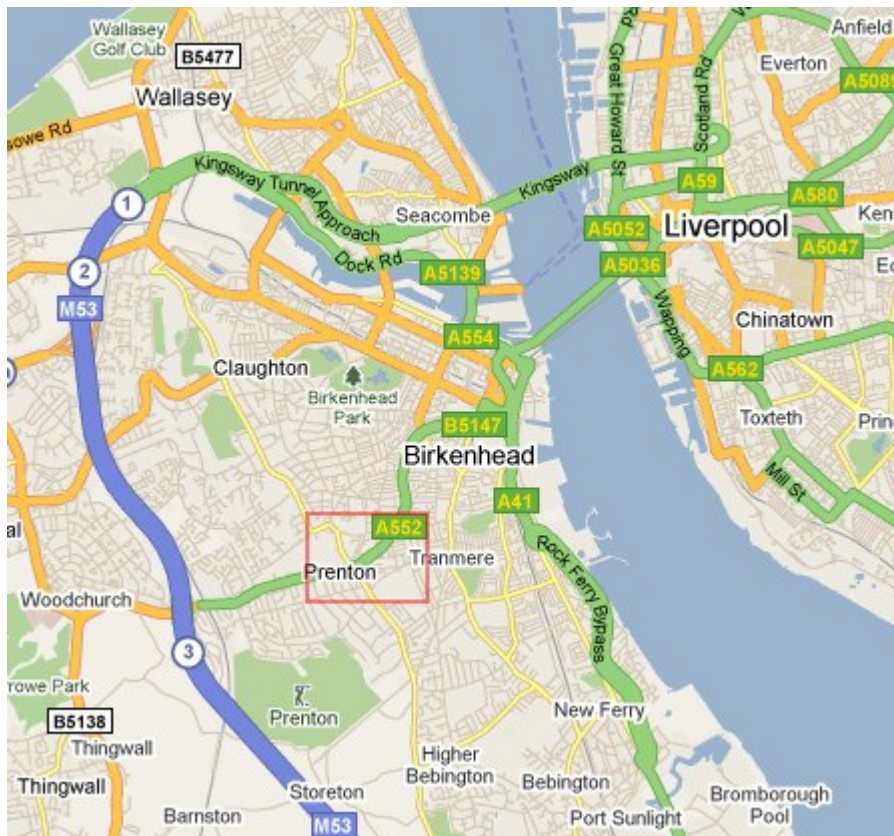

At Jnct 3, signposted for Woodchurch and Birkenhead, take 3rd exit A552 (Woodchurch Road)
Pass Sainsbury's on your left.

At traffic lights by Halfway House turn left into Storeton Rd (B5151) and immediately right into Fairview Road. The school is 300yds on the right.

From the M62.

At the end of the motorway follow the main road ahead (Edge Lane - A5047 - dual carriageway - about 2 miles).

The first of the 3 inset maps starts as the dual carriageway ends.

Follow signs for Birkenhead Tunnel (Queensway).

On the Birkenhead side of the tunnel bear right after the toll booths onto the flyover. This bring you down onto Borough Road.

Stay on this road through two major sets of traffic lights.

After half a mile bear right at the traffic lights into Singleton Avenue.

Go through the lights at the top of Singleton Avenue.

Three hundred yards further on, turn right at the junction into Storeton Road and immediately right again into Fairview Road.

The school is 300yds on the right.